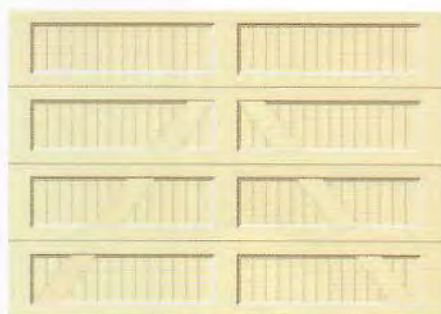

## CUSTOM RIDGE DOORS

CRA-II in sandstone with stockbridge windows & optional hardware

Reflect your *Personal Style* with our Custom Ridge Doors

A classy addition to our Aspen Ridge line, the Custom Ridge door brings a flair of elegance and curb-appeal to any home. Hand-crafted inlays are matched with any of our fine classic or bi-directional color options to create that timeless carriage-house charm. Reflect your personal style with six distinctive designs to choose from, decorative hardware and window options. With this level of craft and customization, you'll own a door like no other in the neighborhood.

## STYLE OPTIONS

AR-CRX

AR-CRA

AR-CRV

ARL-CRX

ARL-CRA

ARL-CRV

*For window, color and hardware selection, please refer to the Aspen Ridge options.*