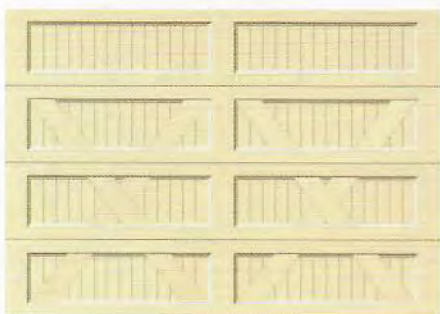

## CUSTOM RIDGE DOORS

CRA-II in sandstone with stockbridge windows & optional hardware

Reflect your *Personal Style* with our Custom Ridge Doors

A classy addition to our Aspen Ridge line, the Custom Ridge door brings a flair of elegance and curb-appeal to any home. Hand-crafted inlays are matched with any of our fine classic or bi-directional color options to create that timeless carriage-house charm. Reflect your personal style with six distinctive designs to choose from, decorative hardware and window options. With this level of craft and customization, you'll own a door like no other in the neighborhood.

## STYLE OPTIONS

AR-CRX

AR-CRA

AR-CRV

ARL-CRX

ARL-CRA

ARL-CRV

*For window, color and hardware selection, please refer to the Aspen Ridge options.*