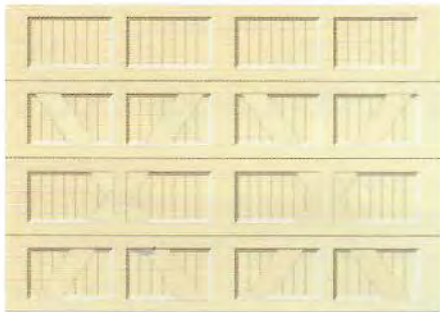

CUSTOM RIDGE PRODUCT INFORMATION

STYLE OPTIONS

AR-CRX

For window, color and hardware selection, please refer to the Aspen Ridge options.