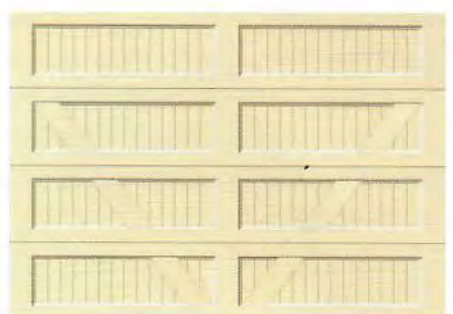

## CUSTOM RIDGE DOORS

CRA-II in sandstone with stockbridge windows & optional hardware

Reflect your *Personal Style* with our Custom Ridge Doors

A classy addition to our Aspen Ridge line, the Custom Ridge door brings a flair of elegance and curb-appeal to any home. Hand-crafted inlays are matched with any of our fine classic or bi-directional color options to create that timeless carriage-house charm. Reflect your personal style with six distinctive designs to choose from, decorative hardware and window options. With this level of craft and customization, you'll own a door like no other in the neighborhood.

## STYLE OPTIONS

AR-CRX

AR-CRA

AR-CRV

ARL-CRX

ARL-CRA

ARL-CRV

*For window, color and hardware selection, please refer to the Aspen Ridge options.*