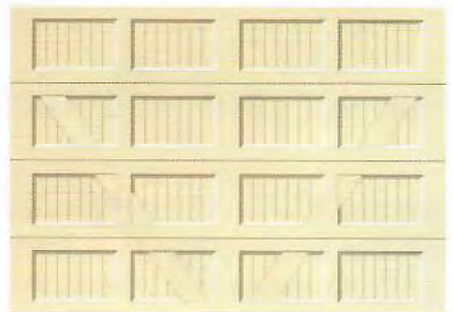

## CUSTOM RIDGE DOORS

CRA-II in sandstone with stockbridge windows & optional hardware

Reflect your *Personal Style* with our Custom Ridge Doors

A classy addition to our Aspen Ridge line, the Custom Ridge door brings a flair of elegance and curb-appeal to any home. Hand-crafted inlays are matched with any of our fine classic or bi-directional color options to create that timeless carriage-house charm. Reflect your personal style with six distinctive designs to choose from, decorative hardware and window options. With this level of craft and customization, you'll own a door like no other in the neighborhood.

## STYLE OPTIONS

AR-CRX

AR-CRA

AR-CRV

ARL-CRX

ARL-CRA

ARL-CRV

*For window, color and hardware selection, please refer to the Aspen Ridge options.*