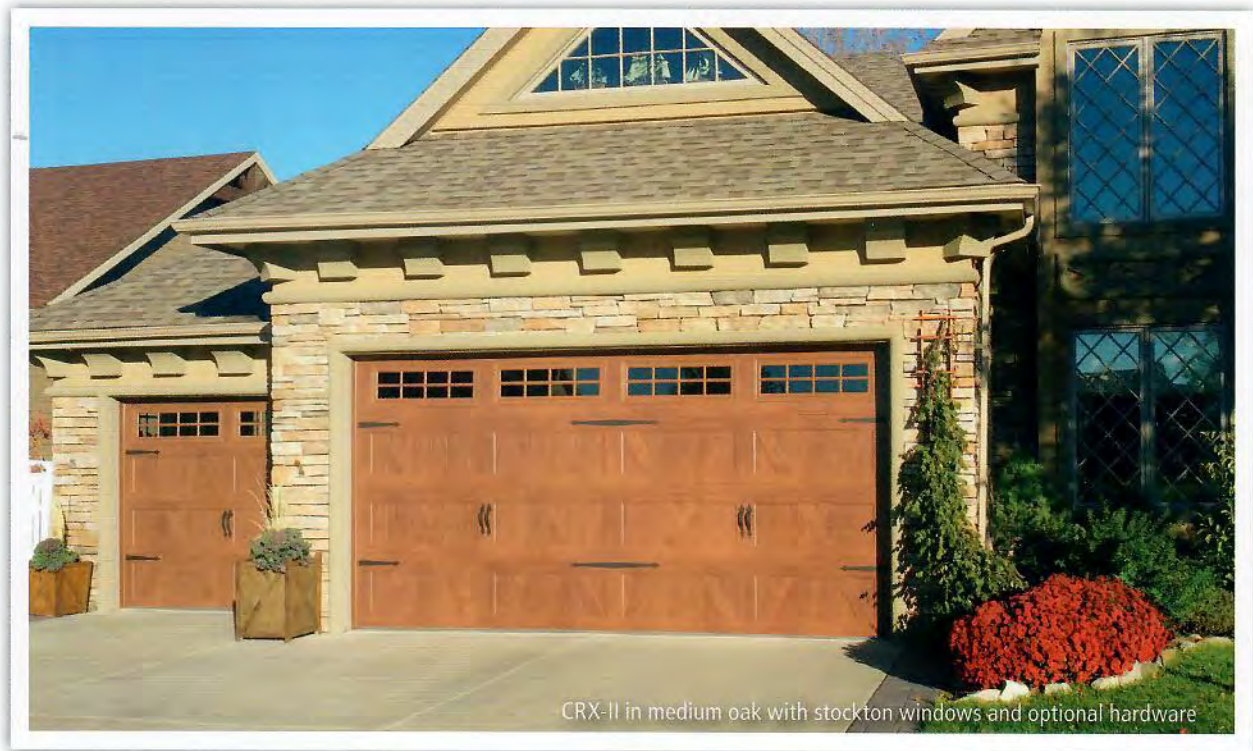

CUSTOM RIDGE PRODUCT INFORMATION

STYLE OPTIONS