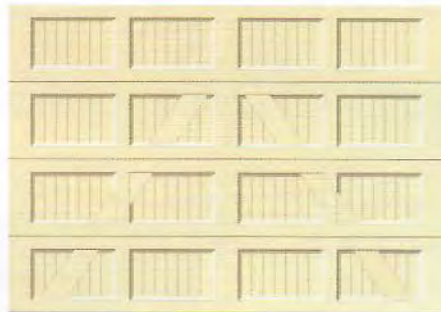

CUSTOM RIDGE PRODUCT INFORMATION

STYLE OPTIONS

AR-CRA

For window, color and hardware selection, please refer to the Aspen Ridge options.