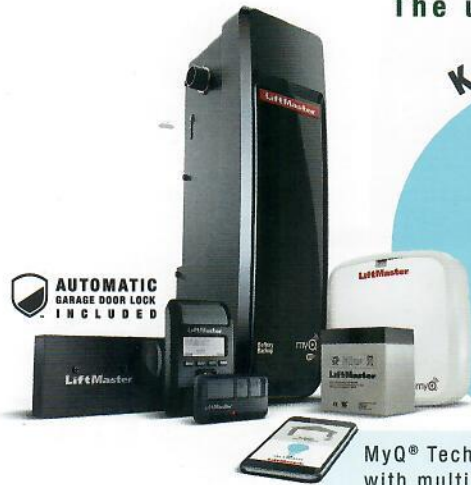

8500W DC BATTERY BACKUP WALL MOUNT WI-FI® GARAGE DOOR OPENER

The ultimate garage access solution, designed to optimize space.

KEY FEATURES

SPACE-SAVING

Design Maximizes Versatility

HEAVY LIFTING

Powers 850 lbs. Doors†

WI-FI

Built In

LED LIGHT

Mounts Anywhere

MyQ® Technology makes this opener compatible with multiple home automation platforms, including:

Visit LiftMaster.com/WorksWithMyQ for a full list of MyQ partners.*

SMART

SPACE-SAVING DESIGN OPENS UP THE CEILING.

BUILT-IN WI-FI FOR THE EASIEST WAY TO CONNECT THE GARAGE.

MyQ REMOTE LED LIGHT PROVIDES BRIGHT, MAINTENANCE-FREE ILLUMINATION.

INCLUDED AUTOMATIC GARAGE DOOR LOCK MAKES THE GARAGE DOOR VIRTUALLY IMPENETRABLE.